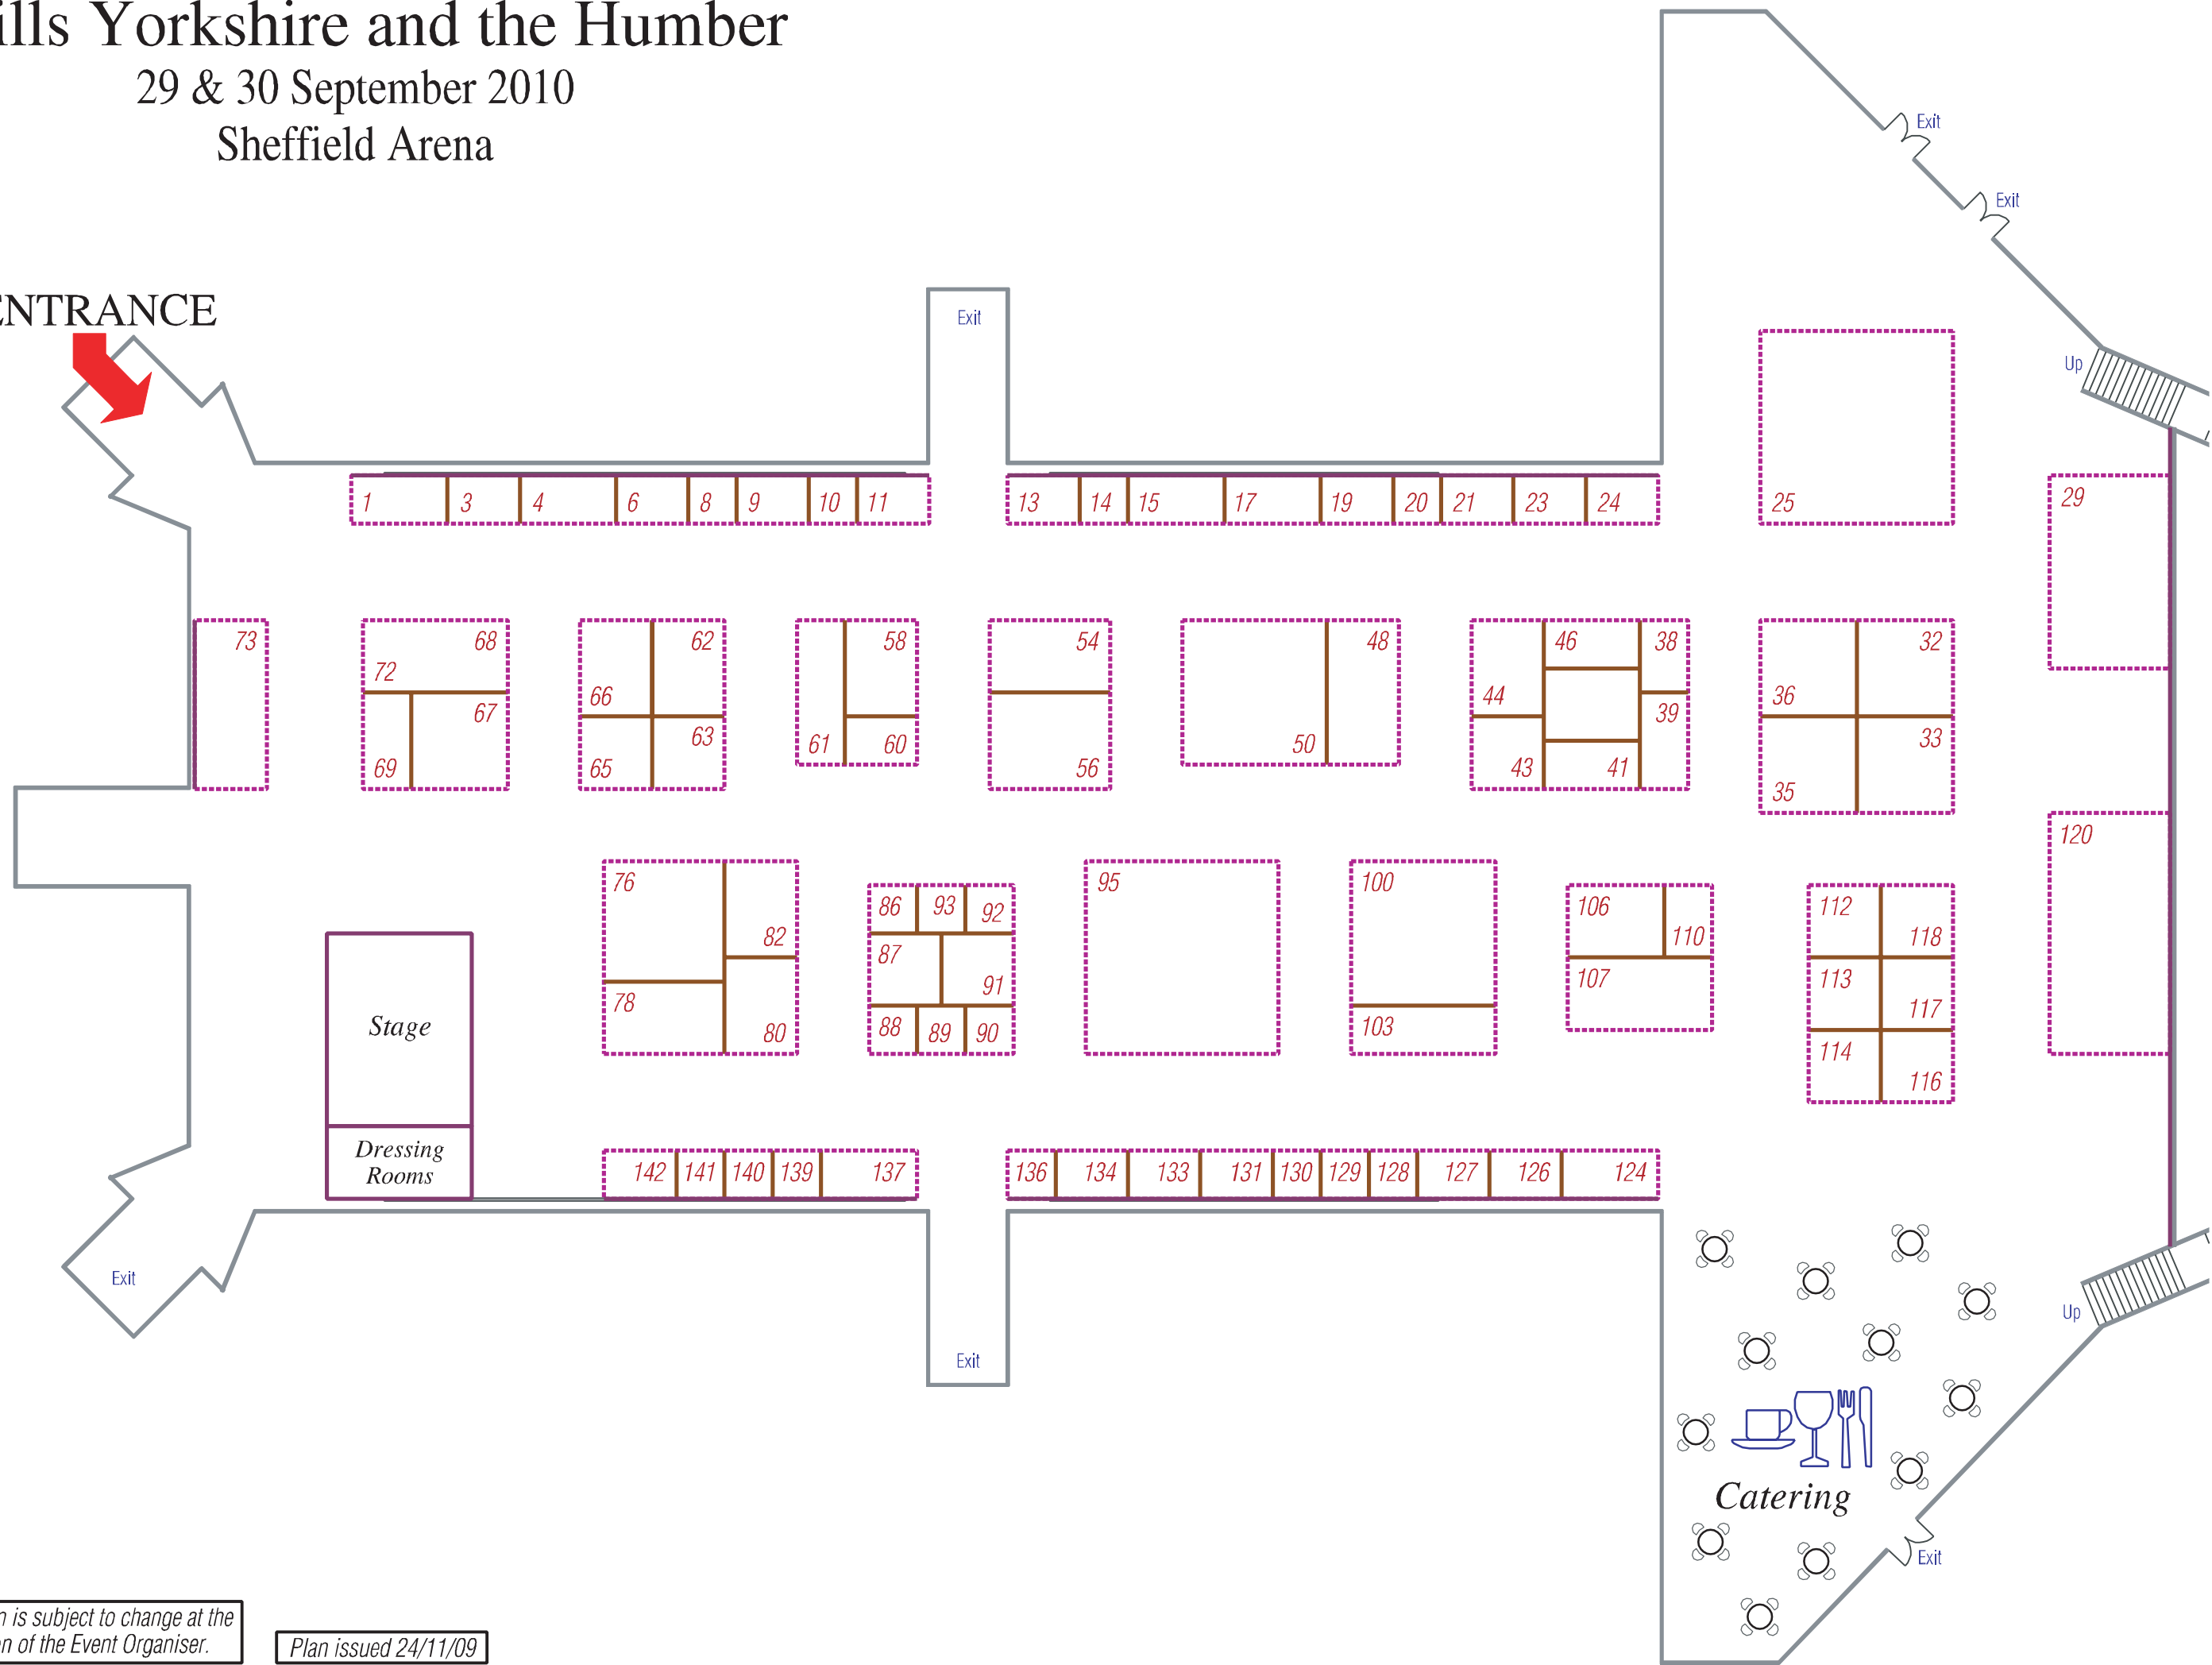

Skills Yorkshire and the Humber

29 & 30 September 2010

Sheffield Arena

ENTRANCE

This plan is subject to change at the discretion of the Event Organiser.

Plan issued 24/11/09